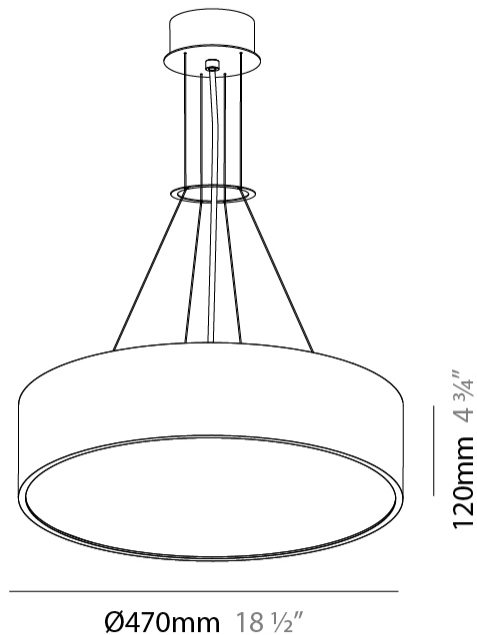

GENERAL

Series: Sign
Brand: Prolicht
Division: Architectural
Mounting Type: Suspension
Mounting Location: Ceiling
Subcategory: Pendant

PHYSICAL

Shape: Round
Diameter (mm): 470
Diameter (in): 18 1/2
Height (mm): 120
Depth (mm): 120
Height (in): 4 3/4
Depth (in): 4 3/4
Max. Overall Height (mm): 2120
Max. Overall Height (in): 83 7/16
Light Distribution: Direct
Weight (kg): 5.2
Weight (lbs): 11.464
Diffuser: PMMA - Opal or Micro-Prism
Fixture Finish: SSR / BKV / CWI / CRY / HAB / UFT / ITA / RUA / FTG / MYG / LOD / PUS / FRO / FUP / KIA / POP / BLS / SPG / MEY / GOH / GUM / CHC / COM / ABZ / JAG / OBR / MOS / ROR
Fixture Material: Extruded Aluminum / Steel
Cable Details: 2000mm or 6000mm Transparent Cable

ELECTRICAL

Lamp Type: LED (Zhaga Standard)
Input Wattage (W): 35
Total Output Wattage (W): 30
Dimming: Tri-Mode (Non-Dimming and Phase Dimming (120Vac only) and 0-10V Dimming)
Driver Included: Yes
Driver Location: Integrated
Driver Type: Constant Current - Universal
Driver Class: Class 1
Input Voltage (V): 120 - 277
Constant Current (MA): 500

LED

Color Temperature (°K): 2700 / 3000 / 3500 / 4000
Max. Delivered Lumen (lm): 3090 / 3332 / 3400
CRI: >80 CRI
Efficiency (%): 73
Lamp Life (hrs): 50000

OPTICAL

RATINGS AND CERTIFICATIONS

Certified By: Certified for North American Standards
IP rating: IP20