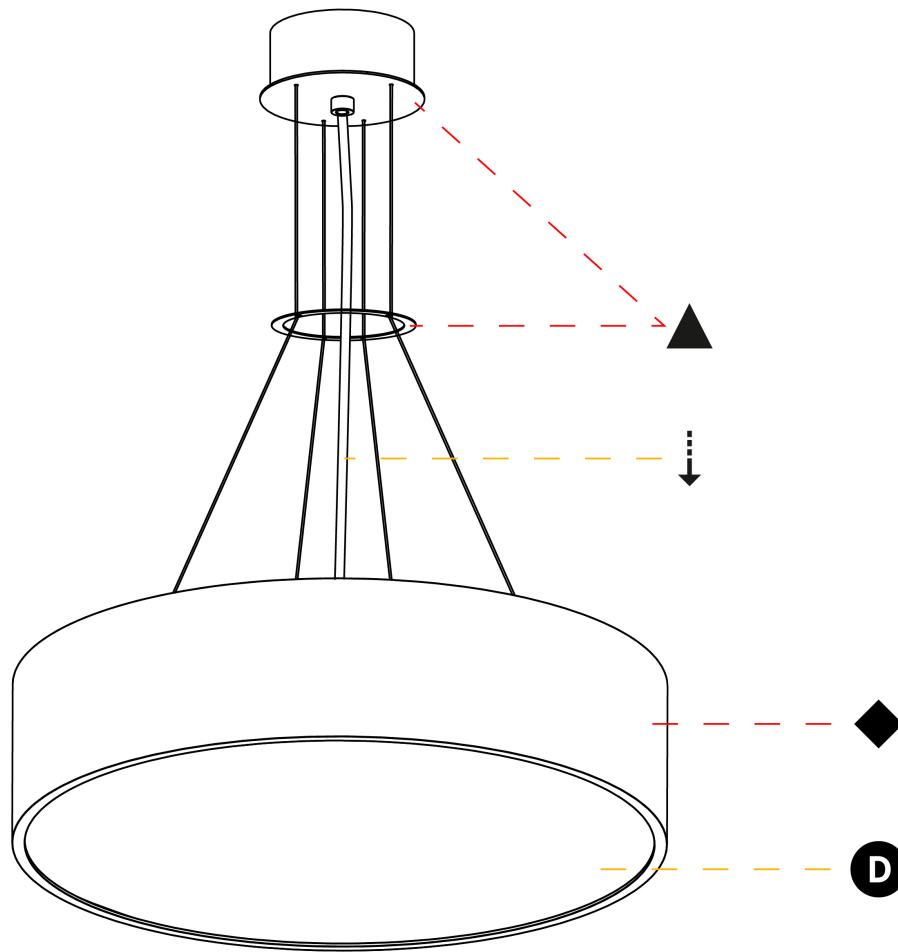

SIGN SUSPENSION

A30588-

PROJECT	_____
TYPE	_____
SPECIFIER	_____
QUANTITY	_____
DATE	_____

A